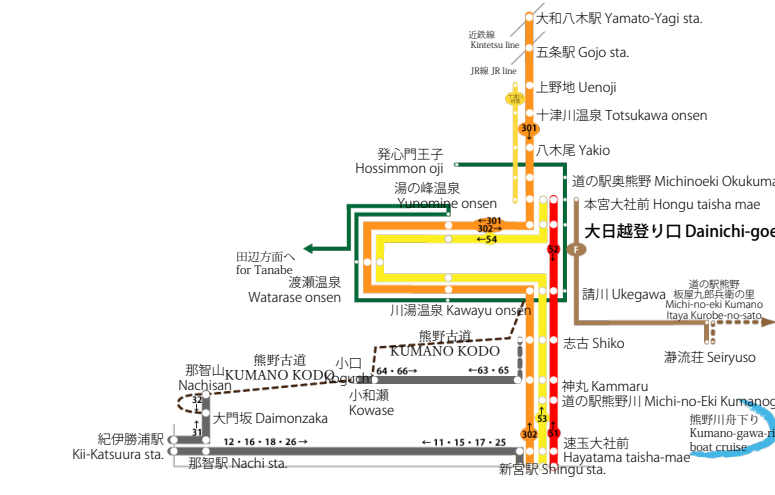

Table with columns for route/operator, system number, destination, and departure times for various stations including Yamato-Yagi, Gojo, Uenoji, Totsukawa-onsen, Yakio, and Shingu station.

Table with columns for route/operator, system number, destination, and departure times for express services, including a section for 12/1-3/31 with special notes.

◆印=停車順序にご注意下さい。 Notice the order of stopping.

Payment methods (Payment method except cash), bus companies and route numbers, and important notices regarding schedule changes and liability.