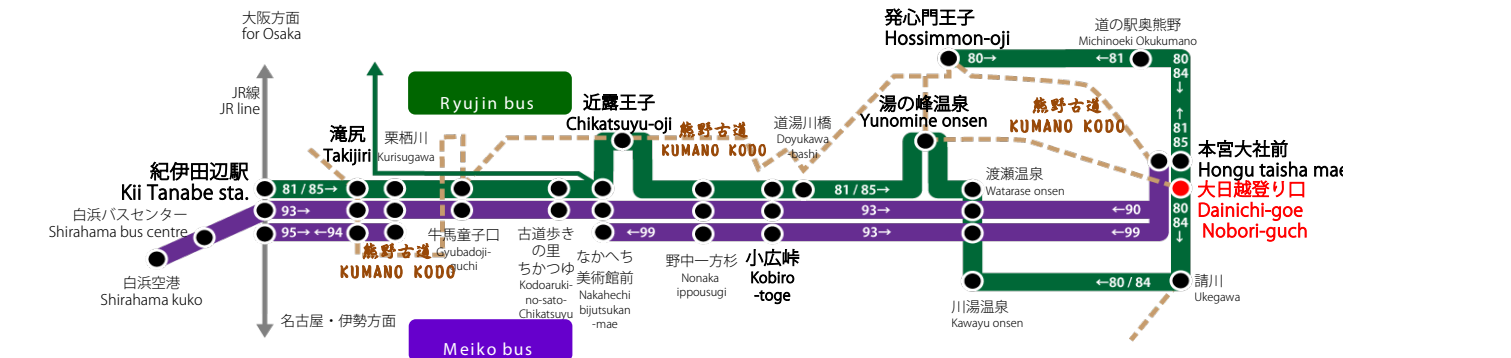

月~金のみ運行
祝日・学校休日
運休
Operated
ONLY MON-FRI
NO SERVICE
National Holidays
& School Holidays
Please CHECK
in advance

トイレ休憩5分ほどあり 5mins restroom break

本案内に起因した損害に関してはその責を負いかねます。

時刻は事前の告知なく変更となる場合がございますので、御利用前に必ずご確認ください。

The schedule may be changed without advance notice. Please check the newest information.

We can't take responsibilities caused by this timetable.

Ryujin bus 龍神バス：0/39-22-2100 Meiko bus 明光バス：0/39-42-3008

支払可能方法 Payment method except cash

IC 交通系ICカード / Prepaid e-money card as below

suica, ICOCA, Kitaca, PASMO, TOICA, manaca,

PiTaPa, SUGOCA, nimoca, はやかけん

QRコード スマホ決済 / mobile payment as below, Paypay, auPAY, d払い, 楽天ペイ, ファミペイ, 支付宝